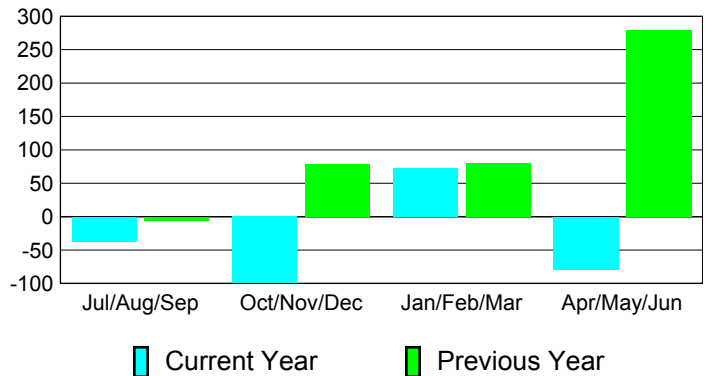

Membership Results
2010-2011

Membership
2009-2010

Month	Net Memb Goal	Actual New Memb	Actual Dropped Memb	Gain/Loss of Memb	Gain/Loss of Memb
Jul/Aug/Sep	0	18	-55	-37	-6
Oct/Nov/Dec	0	20	-119	-99	79
Jan/Feb/Mar	0	99	-27	72	80
Apr/May/June	0	60	-139	-79	279
Totals	0	197	-340	-143	432

Membership Results 2010-2011

Goal, New, Dropped, Gain/Loss

Comparison of Membership Gain/Loss

Current Year Compared to the Previous Year

Gender Comparison 2010-2011

Jul/Aug/Sep

Oct/Nov/Dec

Jan/Feb/Mar

Apr/May/June

Male

Female