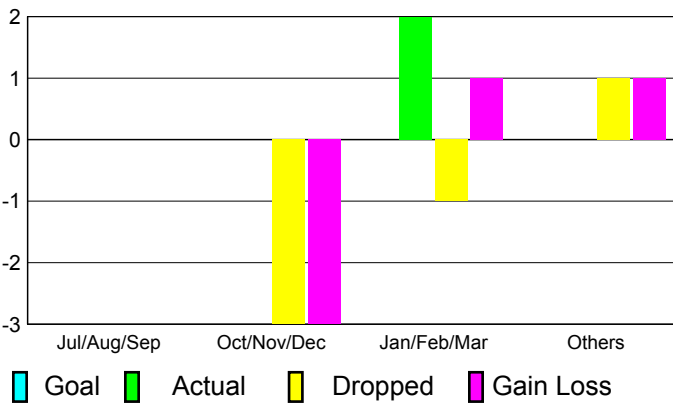

2010-2011 GMT Reports for District (or Undistricted) **District LA 6**

GMT: **Mr. Edison Karnopp**

Location: **BRAZIL**

GMT CA: **3**

CLUBS

Club Results
2010-2011

Clubs
2009-2010

Month	New Club Goal	Actual New Clubs	Actual Dropped Clubs	Gain/Loss of Clubs	Gain/Loss of Clubs
Jul/Aug/Sep	0	0	0	0	0
Oct/Nov/Dec	0	0	-3	-3	0
Jan/Feb/Mar	0	2	-1	1	0
Apr/May/June	0	0	1	1	6
Totals	0	2	-3	-1	6

Club Results 2010-2011

Goal, New, Dropped, Gain/Loss

Comparison of Club Gain/Loss

Current Year Compared to the Previous Year

YTD Status Quo Clubs 2010-2011

Status Quo Clubs Compared to Status Quo Members

MEMBERSHIP