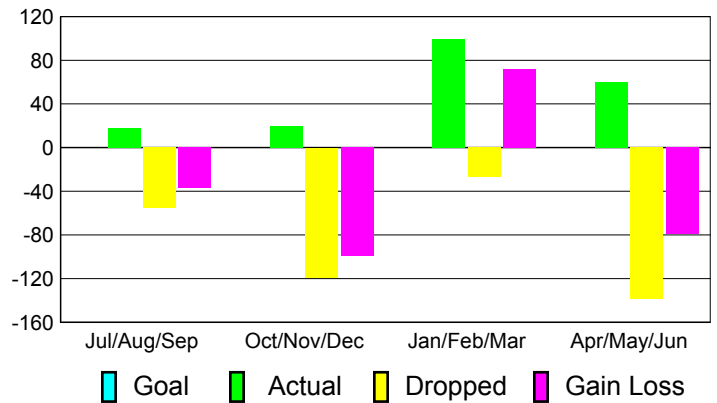

Membership Results 2010-2011

Goal, New, Dropped, Gain/Loss

Comparison of Membership Gain/Loss

Current Year Compared to the Previous Year